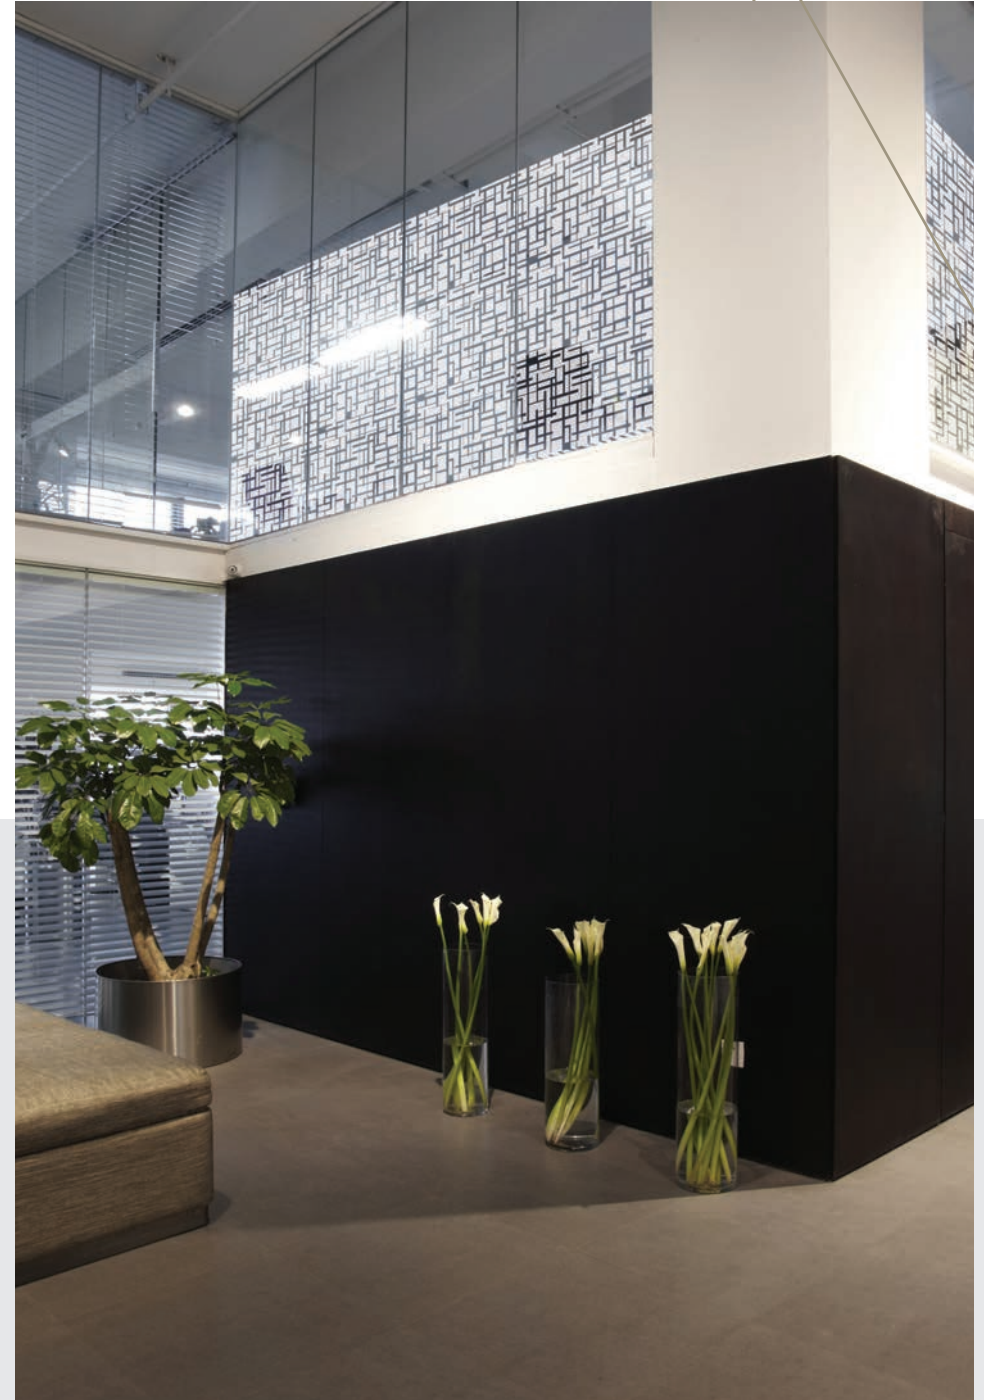

VION DÉCOR

Window Films

The VION Décor range of window films can be used to provide privacy and stylish design to internal glass. With pre-cut designs on a roll, decorating your windows and partitions has never been as easy.

The Décor collection includes gradation, lines, geometric or abstract patterns as well as blackout, opalescent, gloss and matt transparent colours.

Architextural, part of William Smith Group 1832 are stockists and trade suppliers of all architectural and building related films. Transform decor both inside and out, or solve glazing issues with solar and security window films.

With the largest stock of architectural films in the UK, you have access to hundreds of alternative self-adhesive surface options for your design projects.

Our fully trained and high quality installation network can wrap existing fixtures, fittings, furniture within bars, hotels, restaurants, retail or any commercial environment.

Surface. Designed.