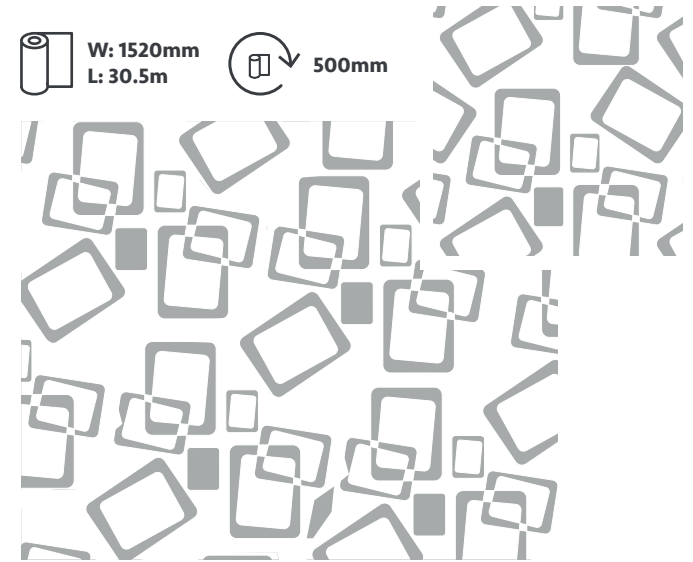

FIGARO*

W: 1520mm
L: 30.5m

500mm

*Limited stock availability